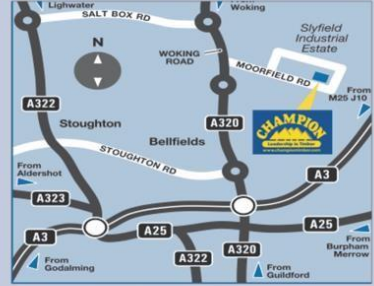

EDENBRIDGE

Fircroft Way Industrial Estate, Edenbridge, Kent, TN8 6EL
Tel: 01732 864328
 Email: edenbridge@championtimber.com
 For current opening hours see website

GUILDFORD

Moorfield Road, Slyfield Industrial Estate, Guildford, GU1 1RU
Tel: 01483 510170
 Email: guildford@championtimber.com
 For current opening hours see website