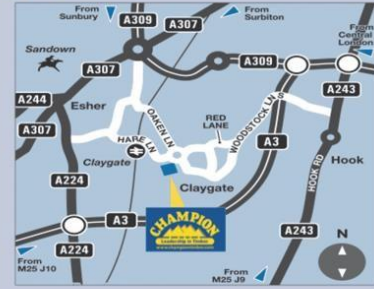

CLAYGATE

High Street, Claygate, Surrey, KT10 0JW
Tel: 01372 462407
Email: claygate@championtimber.com
For current opening hours see website