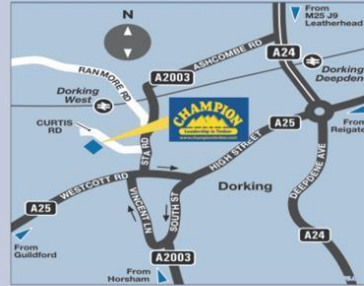

DORKING

Curtis Road, Dorking, Surrey, RH4 1EJ
Tel: 01306 884418
Email: dorking@championtimber.com
For current opening hours see website