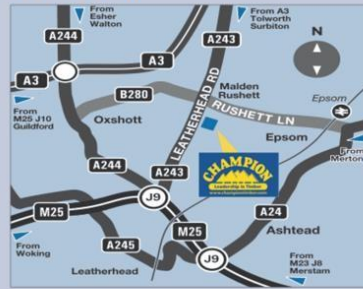

CHESSINGTON

385 Leatherhead Road, Chessington, Surrey, KT9 2NQ
Tel: 01372 847910
Email: chessington@championtimber.com
For current opening hours see website