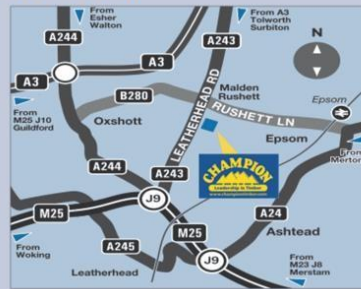

CHESSINGTON

385 Leatherhead Road, Chessington, Surrey, KT9 2NQ
Tel: 01372 847910
Email: chessington@championtimber.com
For current opening hours see website