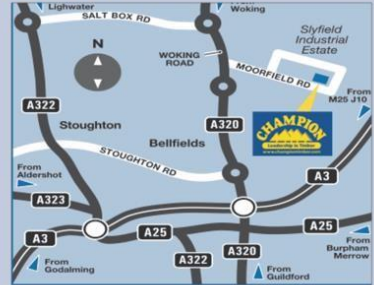

GUILDFORD

Moorfield Road, Slyfield Industrial Estate, Guildford, GU1 1RU
Tel: 01483 510170
Email: guildford@championtimber.com
For current opening hours see website