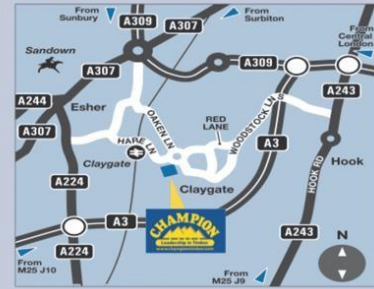

CLAYGATE

High Street, Claygate, Surrey, KT10 0JW
Tel: 01372 462407
Email: claygate@championtimber.com
For current opening hours see website