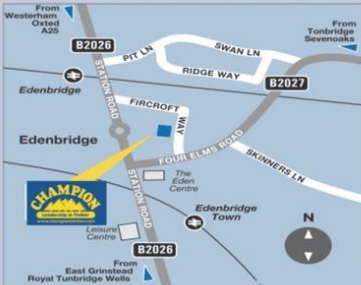

**EDENBRIDGE**

Fircroft Way Industrial Estate, Edenbridge, Kent, TN8 6EL  
**Tel: 01732 864328**  
 Email: [edenbridge@championtimber.com](mailto:edenbridge@championtimber.com)  
 For current opening hours see website