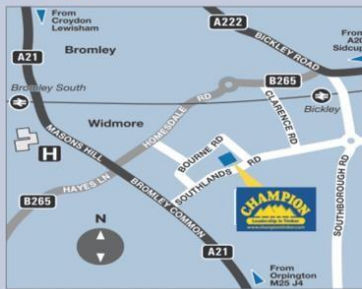

BROMLEY

109-123 Southlands Road, Bromley, Kent, BR2 9QX
Tel: 020 8460 6655
Email: bromley@championtimber.com
For current opening hours see website